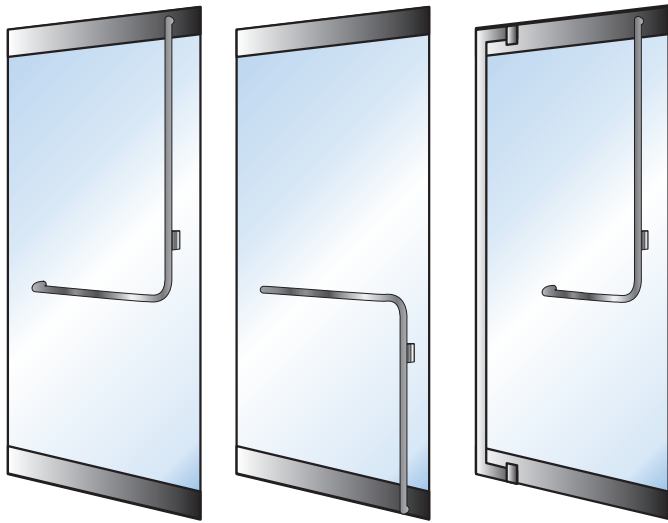

Standard Interior Configurations for CRL-Blumcraft Access Control Handles

100 Series

110 Series

BDA100 Series

Available with or without
Keyed Access Device

Balanced Door Access Control
Handles see page 408H

Standard Exterior Configurations for CRL-Blumcraft Access Control Handles

Handle A

Handle D

Handle B

Handle C

Handle E

Handle F

Handle G