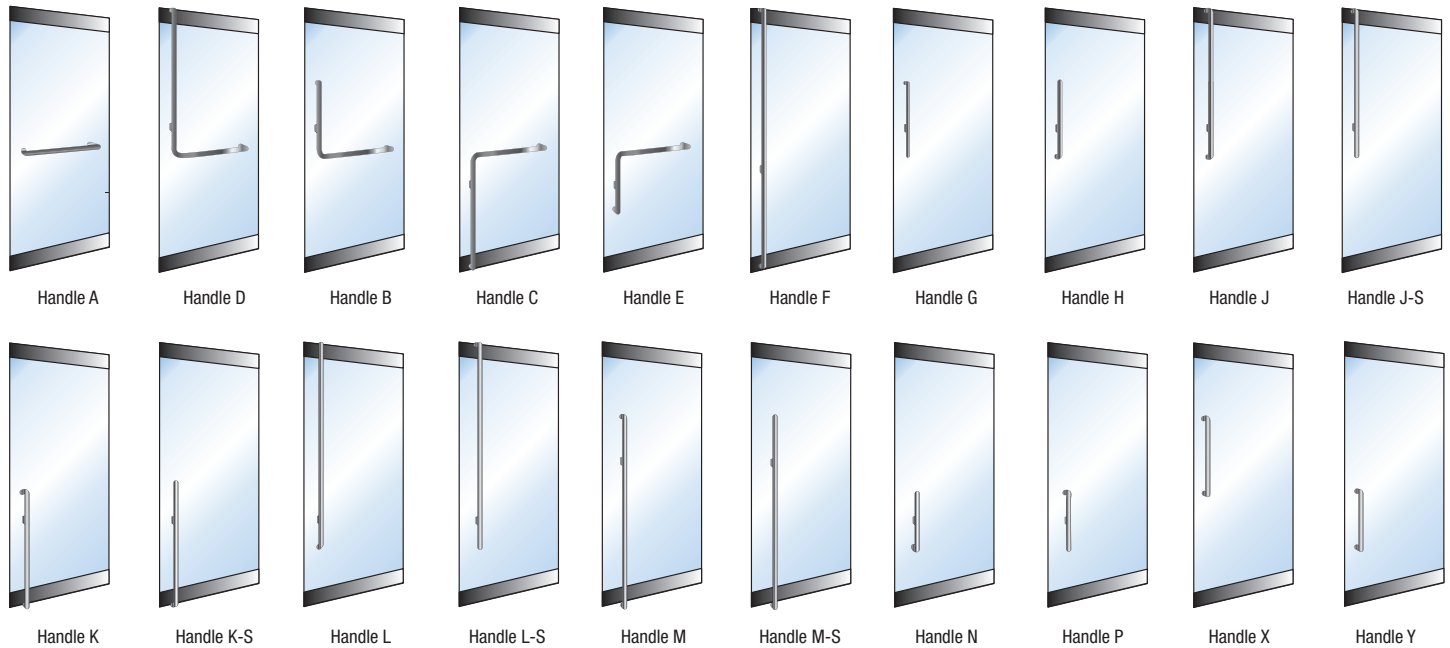

Standard Interior Configurations for CRL-Blumcraft Access Control Handles

100 Series

110 Series

BDA100 Series

Available with or without
Keyed Access Device

Balanced Door Access Control
Handles see page 408H

Standard Exterior Configurations for CRL-Blumcraft Access Control Handles

Handle A

Handle D

Handle B

Handle C

Handle E

Handle F

Handle G