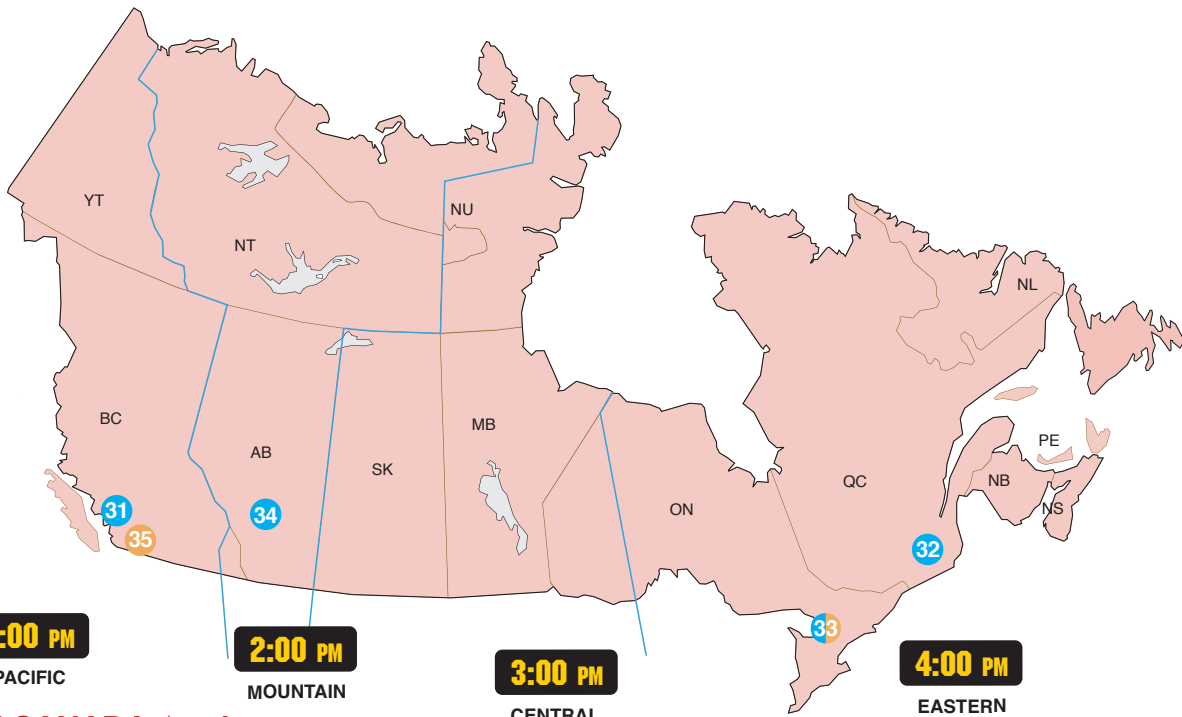

CRL OF CANADA | crlaurence.ca

31 VANCOUVER AREA-CRL
Steve Burden - C12
11920 Horseshoe Way
Richmond, BC V7A 4V5
Phone: (604) 448-9344
Fax: (604) 448-9322

10331

34 CALGARY, ALBERTA-CRL
Will Armstrong - C76
4200 116 Avenue SE
Calgary, AB T2Z 4B5
Phone: (403) 250-5783
Fax: (403) 291-3260

10334

33 TORONTO AREA
CRL/US ALUMINUM
Jane Hanna - C45
65 Tigi Court
Concord, ON L4K 5E4
Phone: (905) 303-7966
Fax: (905) 303-7965

10333

32 MONTREAL AREA-CRL
Richard Longpré - C21
8200 Rue Des Bâtisseurs
Anjou, QC H1J 3B3
Phone: (514) 352-3300
Fax: (514) 352-1017

10332

35 VANCOUVER AREA-US ALUMINUM
Pat Galisky - C81
5377 272nd Street
Langley, BC V4W 1P1
Phone: (604) 857-7766
Fax: (604) 857-1377

10327

TIMES: **31 35** Same as Los Angeles
34 Los Angeles plus 1 Hour
33 32 Los Angeles plus 3 Hours

CRL OF EUROPE | crlaurence.co.uk

81 MANCHESTER AREA, ENGLAND
Simon Boocock - E21
Charles Babbage Avenue
Kingsway Business Park
Rochdale, OL16 4NW, England
Phone: +44 (0)1706 863 600
Fax: +44 (0)1706 869 860

10335

82 MANCHESTER AREA, ENGLAND
Simon Boocock - E21
J B Dunlop Drive
Kingsway Business Park
Rochdale, OL16 4NG, England
Phone: +44 (0)1706 863 600
Fax: +44 (0)1706 869 860

10335

crlaurence.de

91 STUTTGART AREA, GERMANY
Harald Brinkmann - G21
Boschstrasse 7
D-74360
Ilfsfeld, Germany
Phone: +49 (0)7062 915 93 15
Fax: +49 (0)7062 915 93 16

10336

CRL OF SCANDINAVIA | crlaurence.dk

86 COPENHAGEN AREA, DENMARK
Karsten Schouw - K24
Stamholmen 70 Unit B
DK-2650 Hvidovre, Denmark
Phone: +45 (36) 72 09 00
Fax: +45 (36) 70 33 35

10337

CRL OF AUSTRALIA | crlaurence.com.au

51 SYDNEY AREA, NSW
Nathan Ungaro - Q11
9 Shale Place
Eastern Creek, NSW 2766
Phone: (02) 9851-3444
Fax: (02) 9851-3445

10351

52 MELBOURNE AREA, VIC
David Bremner - Q21
42 Enterprise Drive
Rowville, VIC 3178
Phone: (03) 9764-8322
Fax: (03) 9764-8378

10352